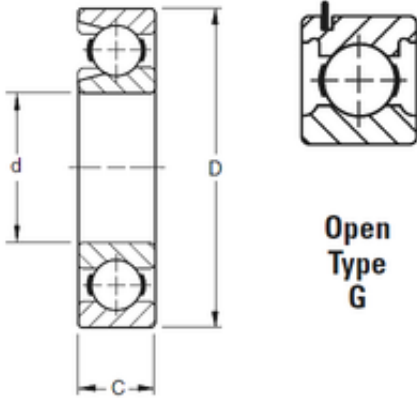

## 45 mm x 100 mm x 25 mm TIMKEN 309WG Single Row Ball Bearings

Bearing No. 309WG

Size	45x100x25 mm
Bore Diameter	45 mm
Outer Diameter	100 mm
Width	25 mm
d	45 mm
D	100 mm
B	25 mm
C	25 mm
Weight	0,934 Kg
Basic dynamic load rating (C)	78,1 kN

309WG Bearing 2D drawings and 3D CAD models