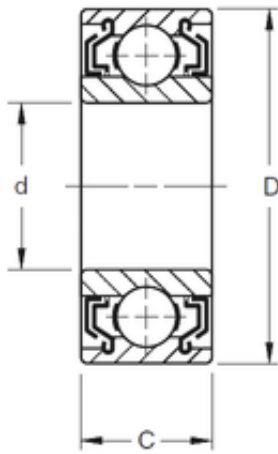

High Quality NSK BEARING LTD

45 mm x 85 mm x 30,18 mm TIMKEN W209KLL Single Row Ball Bearings

Bearing No. W209KLL

Size	45x85x30.18 mm
Bore Diameter	45 mm
Outer Diameter	85 mm
Width	30,18 mm
d	45 mm
D	85 mm
B	30,18 mm
C	30,18 mm
Weight	0,668 Kg
Basic dynamic load rating (C)	36000 kN

W209KLL Bearing 2D drawings and 3D CAD models