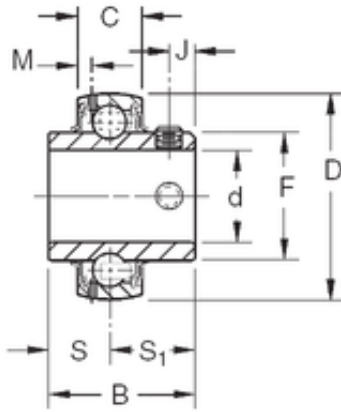

High Quality NSK BEARING LTD

15,875 mm x 40 mm x 27,38 mm TIMKEN GY1010KRRB Insert Bearings Spherical OD

Bearing No. GY1010KRRB

Size	15.875x40x27.38 mm
Bore Diameter	15,875 mm
Outer Diameter	40 mm
Width	27,38 mm
d	15,875 mm
D	40 mm
B	27,38 mm
C	12 mm
S1	15,88 mm
F	22,86 mm
J	4,55 mm
M	2,72 mm
S	11,5 mm
Thread (G)	M5X0,8
Basic dynamic load rating (C)	10,6 kN

GY1010KRRB Bearing 2D drawings and 3D CAD models