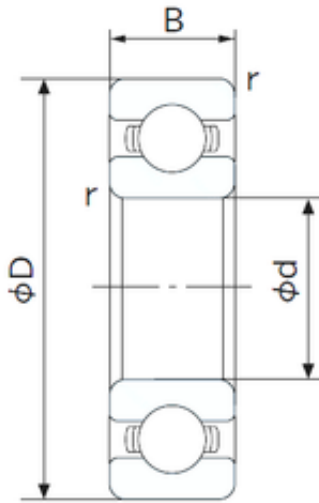

High Quality NSK BEARING LTD

Timken, SKF Bearing, NSK, NTN, Koyo Bearing, Kbc NACHI Bearing, Auto / Agricultural Machinery Ball Bearing 6001 6002 6003 6004 6201 6202 6203 6204 Zz 2RS C3

Bearing No. 6001

6001 Bearing 2D drawings and 3D CAD models

Size	12x28x8 mm
Bore Diameter	12 mm
Outer Diameter	28 mm
Width	8 mm
d	12 mm
D	28 mm
B	8 mm
C	8 mm
r min.	0.3 mm
da min.	14 mm
Da max.	26 mm
ra max.	0.3 mm
Weight	0.023 Kg
Basic dynamic load rating (C)	5,1 kN
Basic static load rating (C0)	2,39 kN
(Grease) Lubrication Speed	27000 r/min
Enclosure	Open
Bore Type	Cylindrical Bore
Configuration	Single Row
Bore Size	12 mm
Outside Diameter	28 mm
Width	8 mm
Fillet Radius/Chamfer	0.3 mm